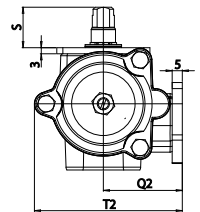

Stainless Steel Spring Return Actuators Dimensions

GS15

GS15 with namur and VDI/VDE plate

GS30 - GS240