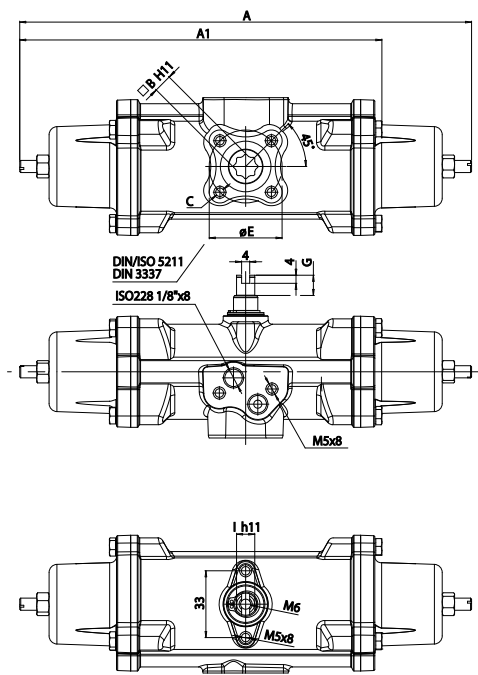

Stainless Steel Spring Return Actuators Dimensions

GS15

GS15 with namur and VDI/VDE plate

GS30 - GS240