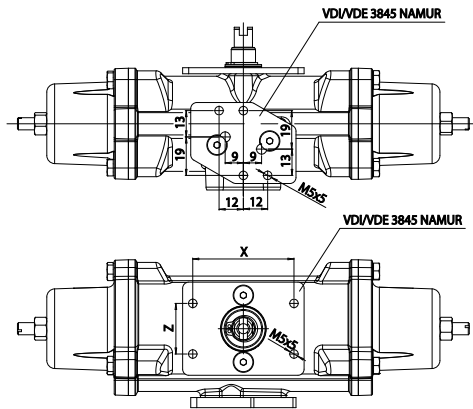

Stainless Steel Spring Return Actuators Dimensions

GS15

GS15 with namur and VDI/VDE plate

GS30 - GS240