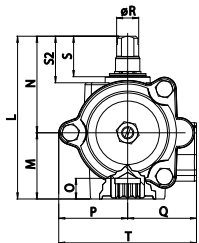

Stainless Steel Spring Return Actuators Dimensions

GS15

GS15 with namur and VDI/VDE plate

GS30 - GS240